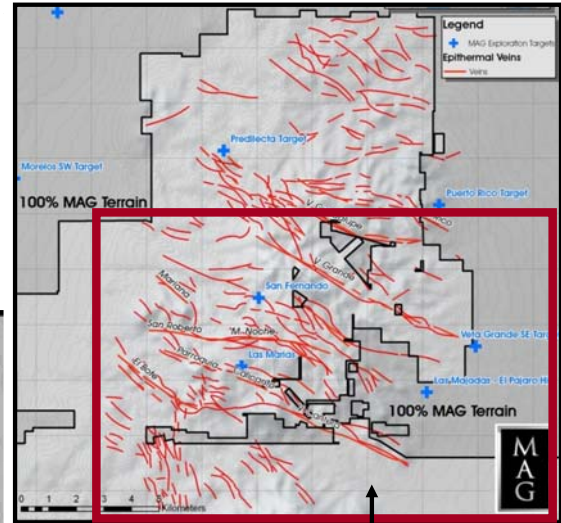

SAN RAMONE ACQUISITION

INSET Map

Zacatecas Silver District

Silver Veins