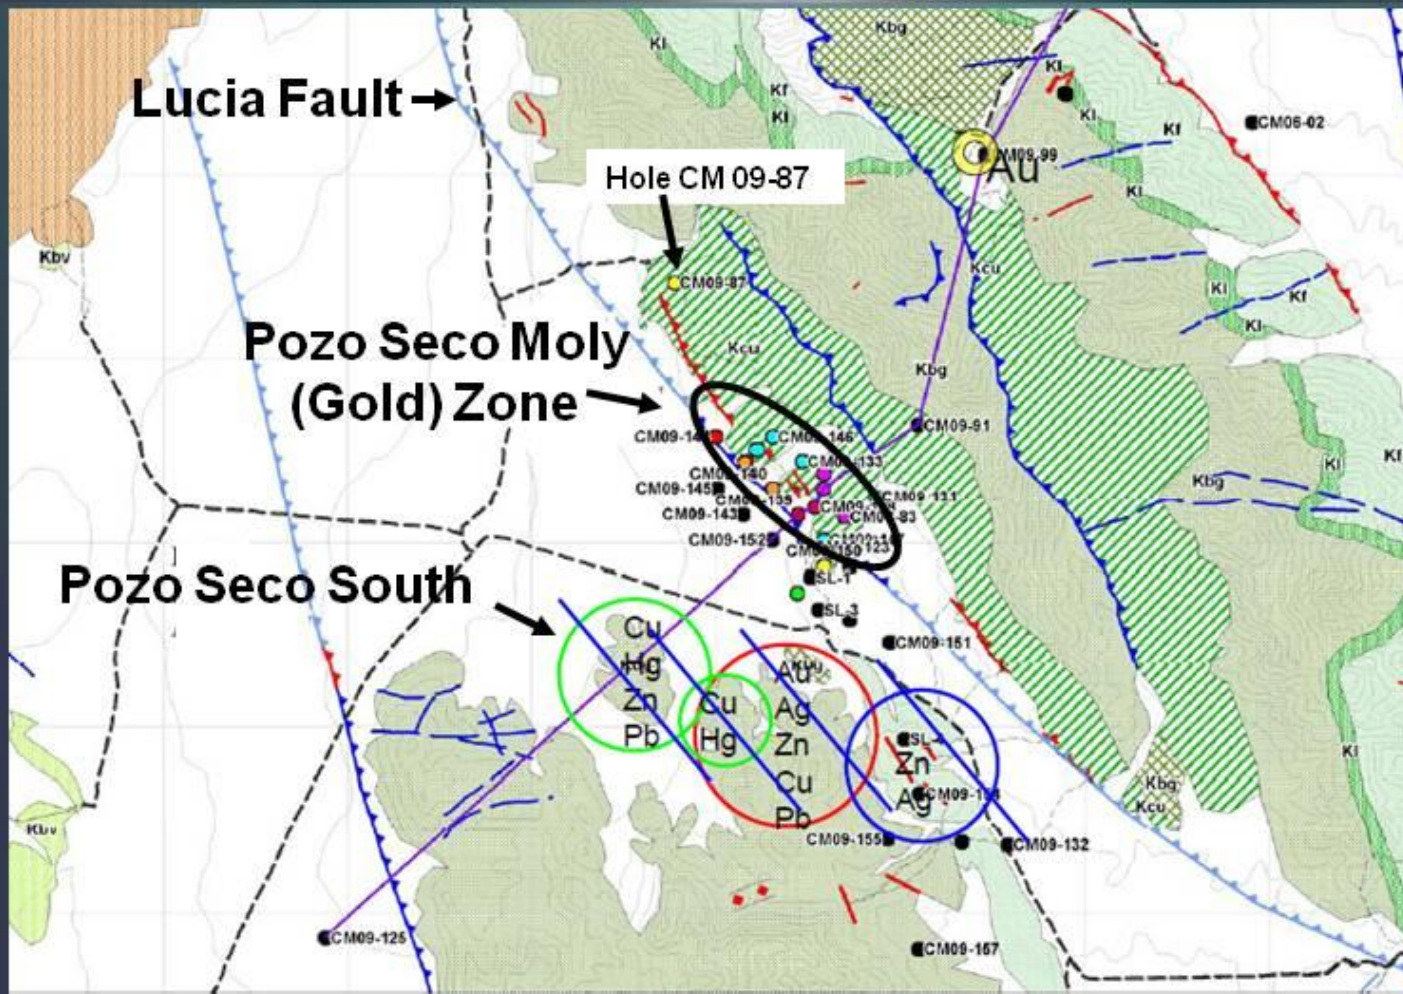

# Pozo Seco South - Multi-element Target

- Legend**
- Au - Gold
  - Ag - Silver
  - Cu - Copper
  - Hg - Mercury
  - Pb - Lead
  - Zn - Zinc